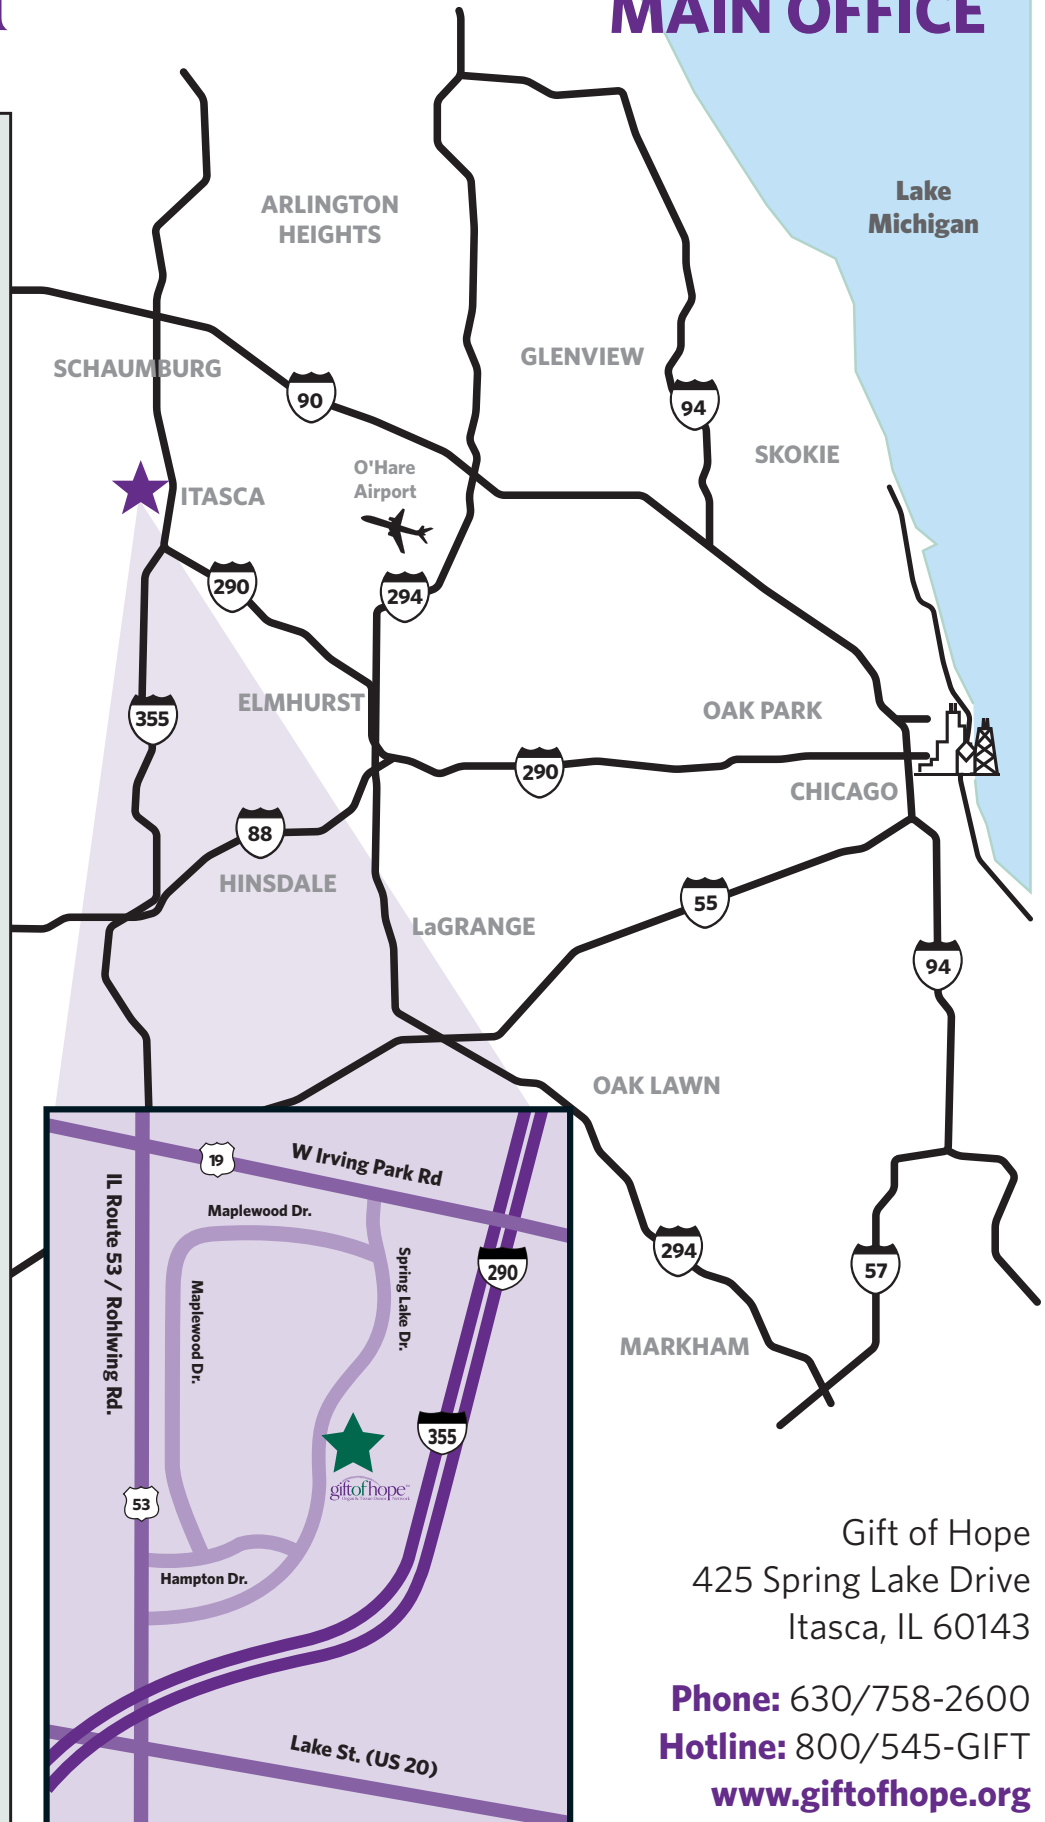

### From Downtown Chicago (From the East):

Take I-290 West to Lake St/US 20 (Exit 7). Exit and turn left onto Lake St/US 20. Then take the first left onto Rohlwing Rd. Proceed north on Rohlwing Rd 1 mile, then turn right onto Spring Lake Drive. Proceed one-half mile and Gift of Hope is on the right.

### From the North:

Take Rte 53/I-290 south to Lake St/US 20. Exit and turn left onto Lake St/US 20. Then take the first left onto Rohlwing Rd. Proceed north on Rohlwing Rd 1 mile, then turn right onto Spring Lake Drive. Proceed one-half mile and Gift of Hope is on the right.

### From the South:

Take I-55 north (or I-80 east) to I-355 North. Take I-355 north to Lake St/US 20. Exit and turn right onto Lake St/US 20. Then take the first left onto Rohlwing Rd. Proceed north on Rohlwing Rd 1 mile, then turn right onto Spring Lake Drive. Proceed one-half mile and Gift of Hope is on the right.

### From the West:

Take I-88 east (or Rte 64) to I-355 North. Proceed north on I-355 to Lake St/US 20. Exit and turn right onto Lake St/US 20. Then take the first left onto Rohlwing Rd. Proceed north on Rohlwing Rd 1 mile, then turn right onto Spring Lake Drive. Proceed one-half mile and Gift of Hope is on the right.